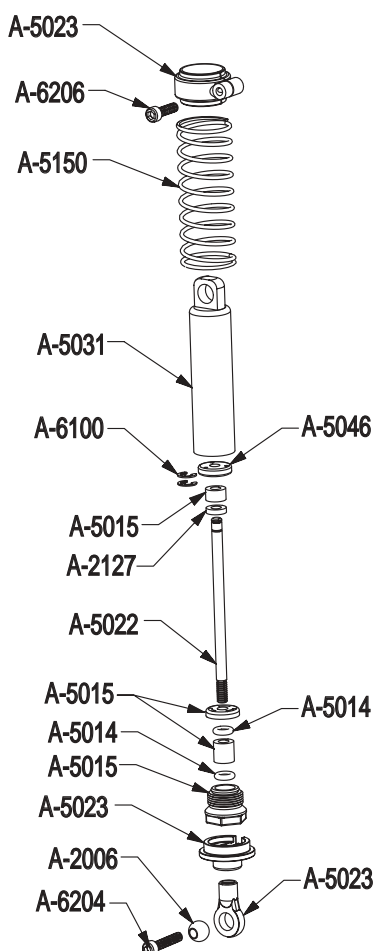

FRONT SHOCK

A-6030	Assembly Wrench (Version 2)	\$1.50
A-6034	Adjustable Threaded L/R Rod Set w/ends (1.375)	\$3.50
A-6035	Adjustable Threaded L/R Rod Set w/ends(1.625").....	\$3.50
A-6053	Molded Suspension Pivot Balls.....	\$4.00
A-6064	Hinge Pins 1/8" x 1.8" (2)	\$3.50
A-6066	Hinge Pins 1/8" x 2.125" (2)	\$3.50
A-6100	1/8" E-Clips	\$1.25
A-6201	3mm x 6mm Cap-Head w/Washers (10)	\$3.00
A-6204	4-40 x 1/2" Cap-Head Screws (10)	\$1.50
A-6205	4-40 x 3/4" Cap-Head Screws (10)	\$1.50
A-6206	4-40 x 3/8" Cap-Head screws (10)	\$1.50
A-6210	4-40 x 3/8" Flat-Head Screws (10)	\$1.50
A-6213	4-40 x 1/4" Flat-Head Screws (10)	\$1.25
A-6215	#4 Narrow Washers (10)	\$1.25
A-6216	4-40 x 7/8" Cap-Head screws (10)	\$1.50
A-6220	4-40 x 1/2" Flat-Head Screws (10)	\$1.50
A-6221	4-40 x 5/8" Cap Screws (6)	\$1.50