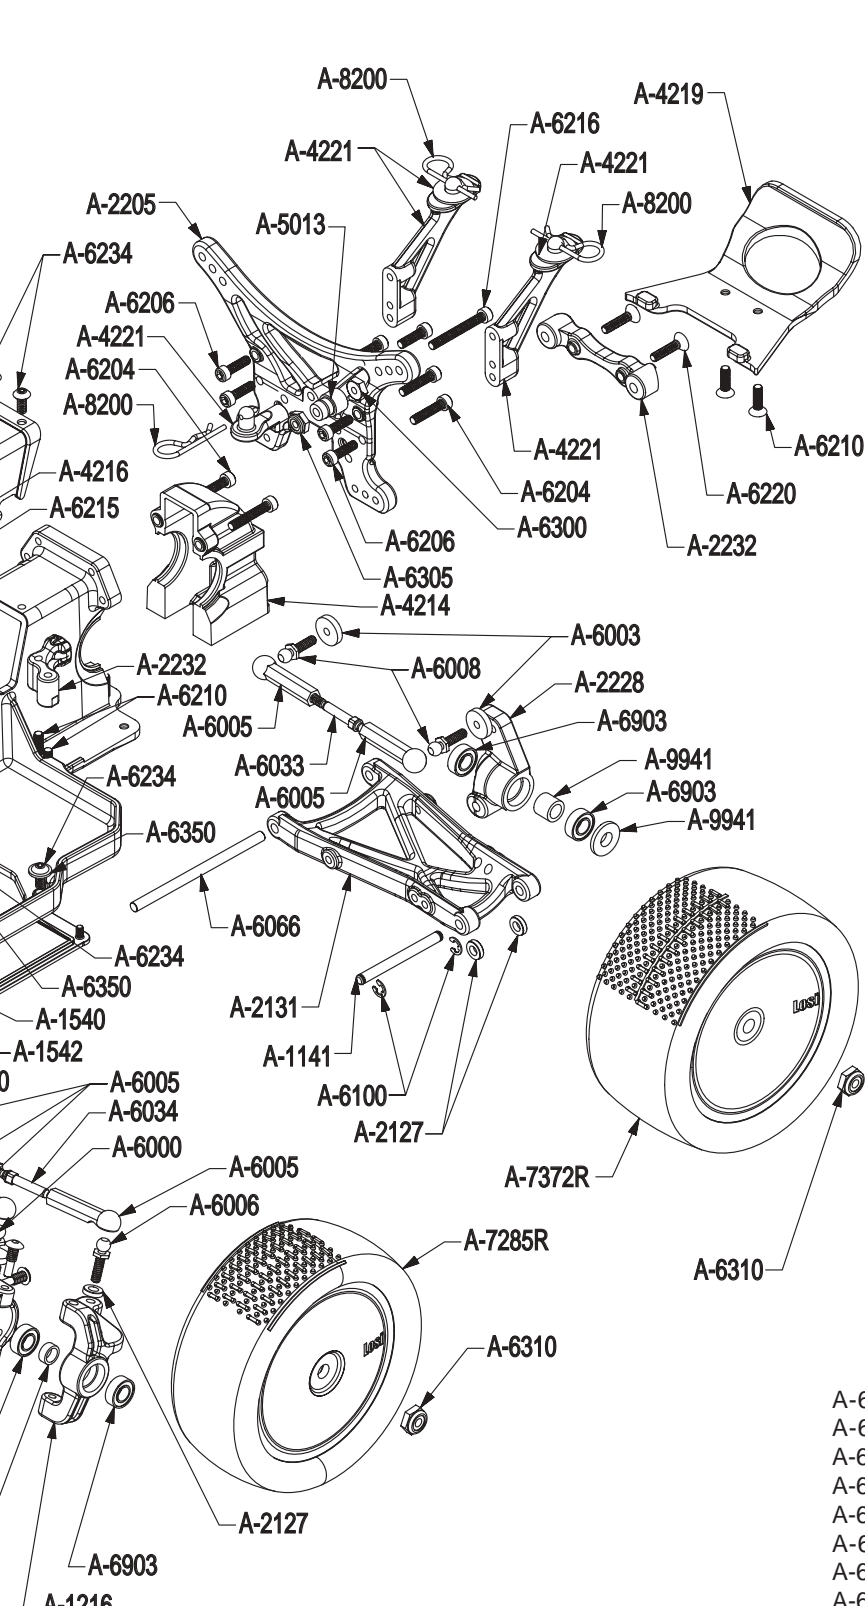

REAR SHOCK

A-6228	5-40 x 1/8" Hardened Set Screws (10)	$1.80
A-6229	4-40 x 3/8" Button-Head Screws (10)	$2.00
A-6230	Shim Assortment- 3/32", 3/16", 1/4", 1/2"	$2.50
A-6234	4-40 x 1/4" Button-Head Screws	$2.50
A-6235	Kingpin/Hinge Pin Screws	$4.00
A-6238	3 x 6mm Cap/Button Head Screws w/Washers- motor	$3.00
A-6245	4-40 x 5/16" Button-Head Screws	$2.00
A-6310	8-32 Aluminum Locknuts	$4.50
A-6903	3/16" x 3/8" Bearings w/Seals	$5.50
A-6907	5mm x 8mm Bearings	$6.50
A-6908	1/2" x 3/4" Bearings w/Seals	$14.25
A-6951	3/32" Carbide Balls (12)	$10.95
A-7047	Front "Solid" Wheels (Yellow)(XX-4,XXX-4)	$6.00
A-7104	Wide Rear Solid Face Wheels (Yellow)(XX/4,XXX/4)	$6.05
A-7285R	4WD Front Taper-Pin Tires (Red) w/Foam	$11.00
A-7372R	2.2" Rear Taper-Pin (Red) w/Foam	$12.00
A-8046	"Invader" Buggy Body & Wing (XXX-4)	$17.50
A-8114	"Invader" Wing (XXX-4)	$3.00
A-8200	Body Clips (12)	$1.25
A-8352	XXX-4 Sticker Sheet	$3.50
A-9974	CVD Steel Drive Shaft (Buggy)	$8.00
A-9975	CVD Steel Front Drive Shaft (XXX-4)	$9.00