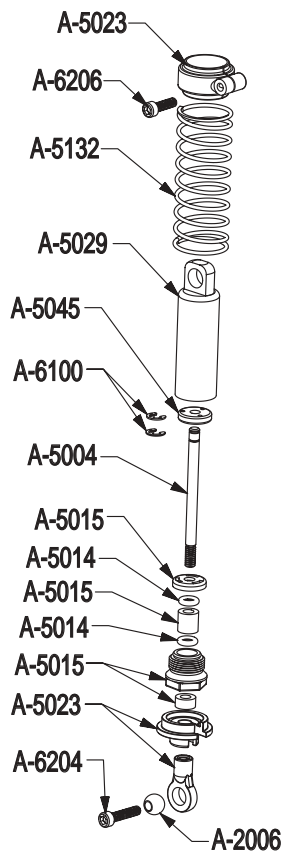

FRONT SHOCK

A-6030	Assembly Wrench (Version 2)	\$1.50
A-6034	Adjustable Threaded L/R Rod Set w/ends (1.375)	\$3.50
A-6035	Adjustable Threaded L/R Rod Set w/ends(1.625").....	\$3.50
A-6053	Molded Suspension Pivot Balls.....	\$4.00
A-6064	Hinge Pins 1/8" x 1.8" (2)	\$3.50
A-6066	Hinge Pins 1/8" x 2.125" (2)	\$3.50
A-6100	1/8" E-Clips	\$1.25
A-6201	3mm x 6mm Cap-Head w/Washers (10)	\$3.00
A-6204	4-40 x 1/2" Cap-Head Screws (10)	\$1.50
A-6205	4-40 x 3/4" Cap-Head Screws (10)	\$1.50
A-6206	4-40 x 3/8" Cap-Head screws (10)	\$1.50
A-6210	4-40 x 3/8" Flat-Head Screws (10)	\$1.50
A-6213	4-40 x 1/4" Flat-Head Screws (10)	\$1.25
A-6215	#4 Narrow Washers (10)	\$1.25
A-6216	4-40 x 7/8" Cap-Head screws (10)	\$1.50
A-6220	4-40 x 1/2" Flat-Head Screws (10)	\$1.50
A-6221	4-40 x 5/8" Cap Screws (6)	\$1.50

REAR SHOCK

A-6228	5-40 x 1/8" Hardened Set Screws (10)	\$1.80
A-6229	4-40 x 3/8" Button-Head Screws (10)	\$2.00
A-6230	Shim Assortment- 3/32", 3/16", 1/4", 1/2"	\$2.50
A-6234	4-40 x 1/4" Button-Head Screws	\$2.50
A-6235	Kingpin/Hinge Pin Screws	\$4.00
A-6238	3 x 6mm Cap/Button Head Screws w/Washers- motor	\$3.00
A-6245	4-40 x 5/16" Button-Head Screws	\$2.00
A-6310	8-32 Aluminum Locknuts	\$4.50
A-6903	3/16" x 3/8" Bearings w/Seals	\$5.50
A-6907	5mm x 8mm Bearings	\$6.50
A-6908	1/2" x 3/4" Bearings w/Seals	\$14.25
A-6951	3/32" Carbide Balls (12)	\$10.95
A-7047	Front "Solid" Wheels (Yellow)(XX-4,XXX-4)	\$6.00
A-7104	Wide Rear Solid Face Wheels (Yellow)(XX/4,XXX/4)	\$6.05
A-7285R	4WD Front Taper-Pin Tires (Red) w/Foam	\$11.00
A-7372R	2.2" Rear Taper-Pin (Red) w/Foam	\$12.00
A-8046	"Invader" Buggy Body & Wing (XXX-4)	\$17.50
A-8114	"Invader" Wing (XXX-4)	\$3.00
A-8200	Body Clips (12)	\$1.25
A-8352	XXX-4 Sticker Sheet	\$3.50
A-9974	CVD Steel Drive Shaft (Buggy)	\$8.00
A-9975	CVD Steel Front Drive Shaft (XXX-4)	\$9.00