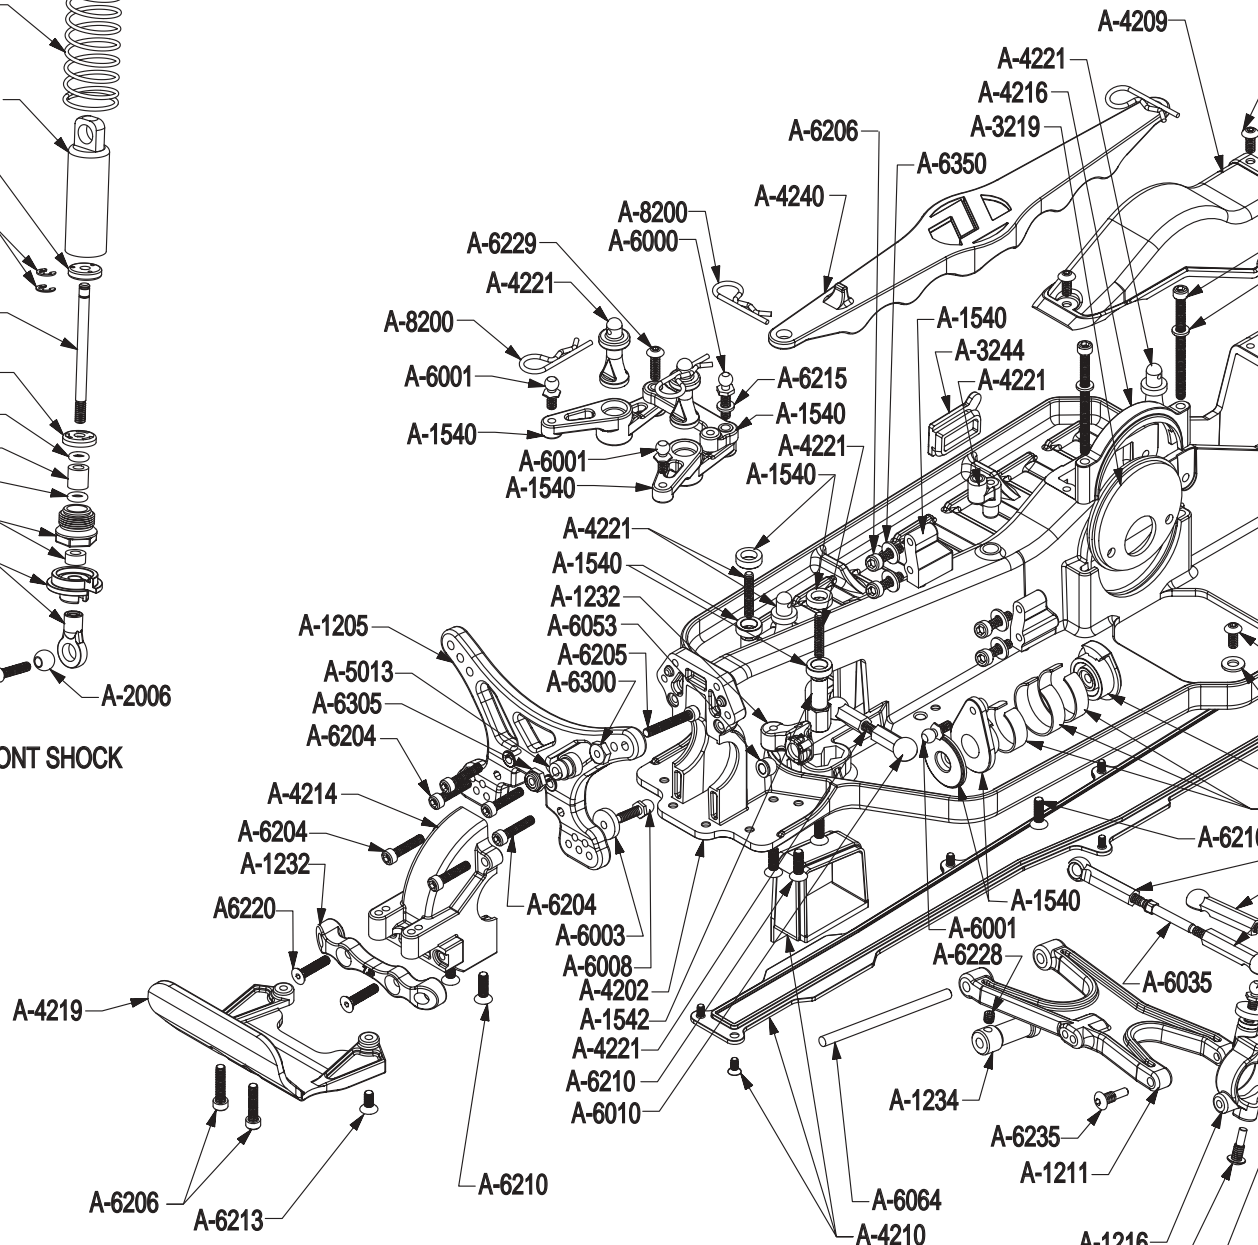

FRONT SHOCK