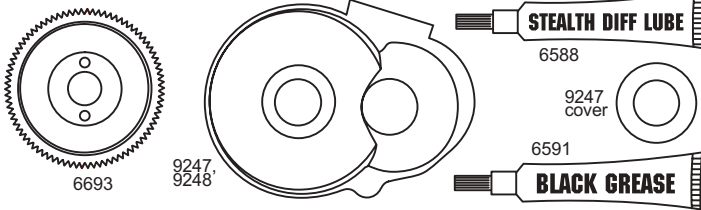

NOT SHOWN: 6440, 6464, 9300, 9310

CHASSIS

Stealth

NOT SHOWN: 6563, 9245, 9253, 9350,

B3 Linkage

ALSO: 6295, 9150, 9162, 9215,

Electrical

NOT SHOWN: 3736, 3740, 4436, 6714, 6725, 6744, 6746, 7527, 8850