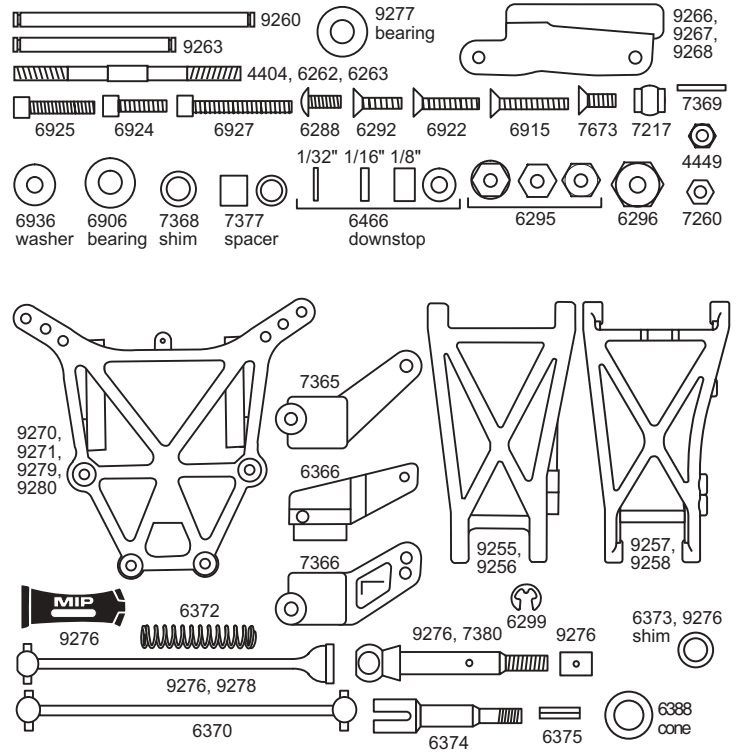

B3 Front Suspension

ALSO: 4187, 6210, 6215, 6223, 6936, 7413

#9104 FRONT ANTI-ROLL BAR KIT

ALSO: 6312, 6569, 7373

B3 Rear Suspension

ALSO: 6906, 6915, 7369, 9269, 9273, 9381

#9254 REAR ANTI-ROLL BAR KIT

SHOCKS

NOT SHOWN: 6440, 6464, 9300, 9310

CHASSIS

Stealth

NOT SHOWN: 6563, 9245, 9253, 9350,

B3 Linkage

ALSO: 6295, 9150, 9162, 9215,

Electrical

NOT SHOWN: 3736, 3740, 4436, 6714, 6725, 6744, 6746, 7527, 8850