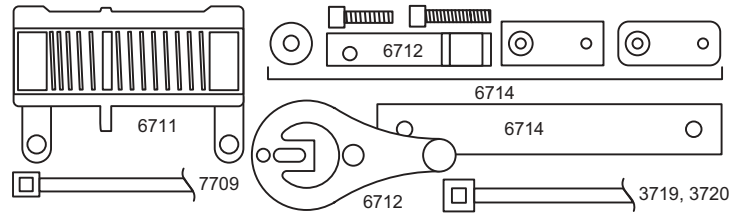

B3 Front Suspension

ALSO: 4187, 6210, 6215, 6223, 6936, 7413

#9104 FRONT ANTI-ROLL BAR KIT

ALSO: 6312, 6569, 7373

B3 Rear Suspension

ALSO: 6906, 6915, 7369, 9269, 9273, 9381

#9254 REAR ANTI-ROLL BAR KIT

SHOCKS

NOT SHOWN: 6440, 6464, 9300, 9310

CHASSIS

Stealth

NOT SHOWN: 6563, 9245, 9253, 9350,

B3 Linkage

ALSO: 6295, 9150, 9162, 9215,

Electrical

NOT SHOWN: 3736, 3740, 4436, 6714, 6725, 6744, 6746, 7527, 8850