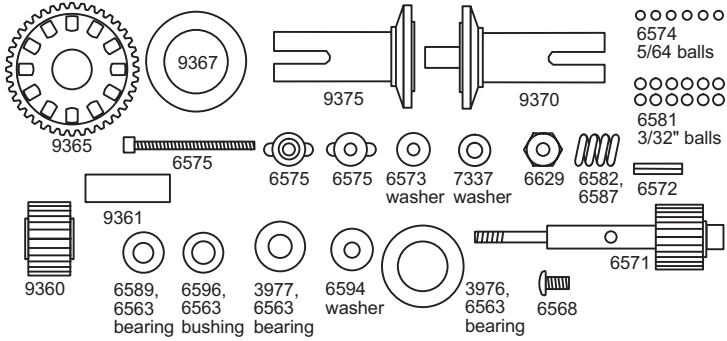

B3 Front Suspension

ALSO: 4187, 6210, 6215, 6223, 6936, 7413

#9104 FRONT ANTI-ROLL BAR KIT

ALSO: 6312, 6569, 7373

B3 Rear Suspension

ALSO: 6906, 6915, 7369, 9269, 9273, 9381

#9254 REAR ANTI-ROLL BAR KIT

SHOCKS

NOT SHOWN: 6440, 6464, 9300, 9310

CHASSIS

Stealth

NOT SHOWN: 6563, 9245, 9253, 9350,

B3 Linkage

ALSO: 6295, 9150, 9162, 9215,

Electrical

NOT SHOWN: 3736, 3740, 4436, 6714, 6725, 6744, 6746, 7527, 8850