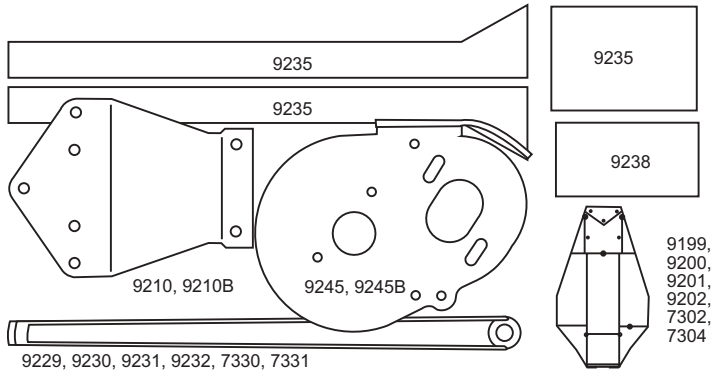

B3 Front Suspension

ALSO: 4187, 6210, 6215, 6223, 6936, 7413

#9104 FRONT ANTI-ROLL BAR KIT

ALSO: 6312, 6569, 7373

B3 Rear Suspension

ALSO: 6906, 6915, 7369, 9269, 9273, 9381

#9254 REAR ANTI-ROLL BAR KIT

SHOCKS

NOT SHOWN: 6440, 6464, 9300, 9310

CHASSIS

Stealth

NOT SHOWN: 6563, 9245, 9253, 9350,

B3 Linkage

ALSO: 6295, 9150, 9162, 9215,

Electrical

NOT SHOWN: 3736, 3740, 4436, 6714, 6725, 6744, 6746, 7527, 8850