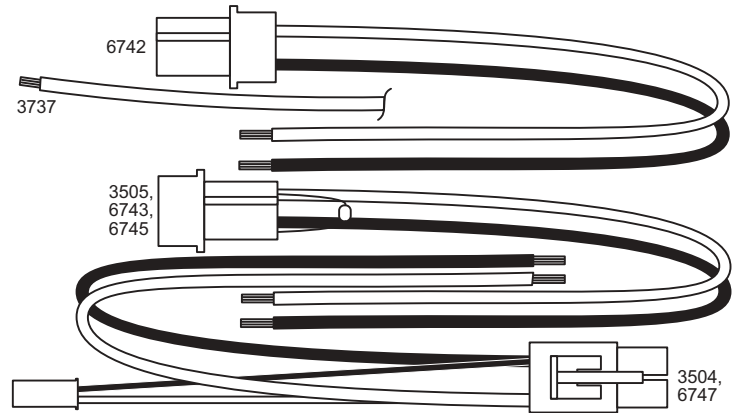

B3 Front Suspension

ALSO: 4187, 6210, 6215, 6223, 6936, 7413

#9104 FRONT ANTI-ROLL BAR KIT

ALSO: 6312, 6569, 7373

B3 Rear Suspension

ALSO: 6906, 6915, 7369, 9269, 9273, 9381

#9254 REAR ANTI-ROLL BAR KIT

SHOCKS

NOT SHOWN: 6440, 6464, 9300, 9310

CHASSIS

Stealth

NOT SHOWN: 6563, 9245, 9253, 9350,

B3 Linkage

ALSO: 6295, 9150, 9162, 9215,

Electrical

NOT SHOWN: 3736, 3740, 4436, 6714, 6725, 6744, 6746, 7527, 8850