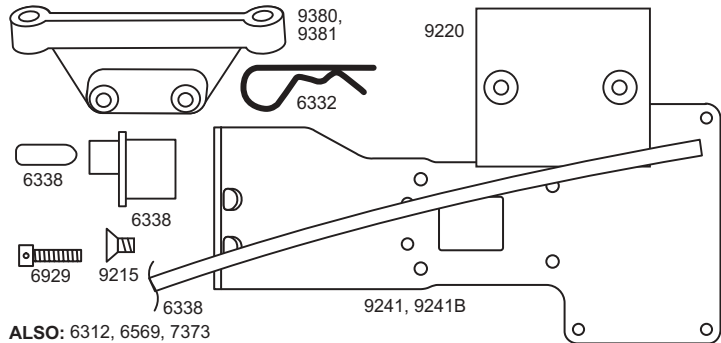

B3 Front Suspension

ALSO: 4187, 6210, 6215, 6223, 6936, 7413

#9104 FRONT ANTI-ROLL BAR KIT

ALSO: 6312, 6569, 7373

B3 Rear Suspension

ALSO: 6906, 6915, 7369, 9269, 9273, 9381

#9254 REAR ANTI-ROLL BAR KIT

SHOCKS

NOT SHOWN: 6440, 6464, 9300, 9310

CHASSIS

Stealth

NOT SHOWN: 6563, 9245, 9253, 9350,

B3 Linkage

ALSO: 6295, 9150, 9162, 9215,

Electrical

NOT SHOWN: 3736, 3740, 4436, 6714, 6725, 6744, 6746, 7527, 8850