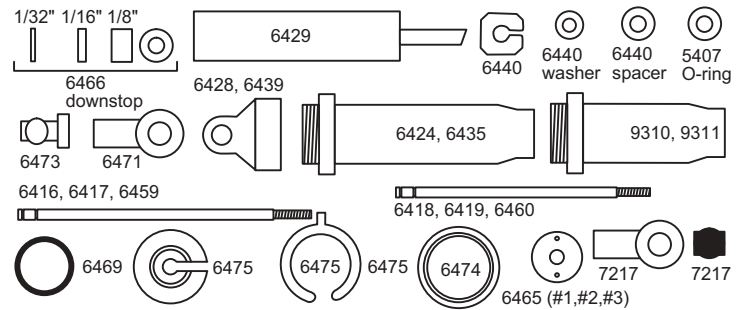

B3 Front Suspension

ALSO: 4187, 6210, 6215, 6223, 6936, 7413

#9104 FRONT ANTI-ROLL BAR KIT

ALSO: 6312, 6569, 7373

B3 Rear Suspension

ALSO: 6906, 6915, 7369, 9269, 9273, 9381

#9254 REAR ANTI-ROLL BAR KIT

SHOCKS

NOT SHOWN: 6440, 6464, 9300, 9310

CHASSIS

Stealth

NOT SHOWN: 6563, 9245, 9253, 9350,

B3 Linkage

ALSO: 6295, 9150, 9162, 9215,

Electrical

NOT SHOWN: 3736, 3740, 4436, 6714, 6725, 6744, 6746, 7527, 8850