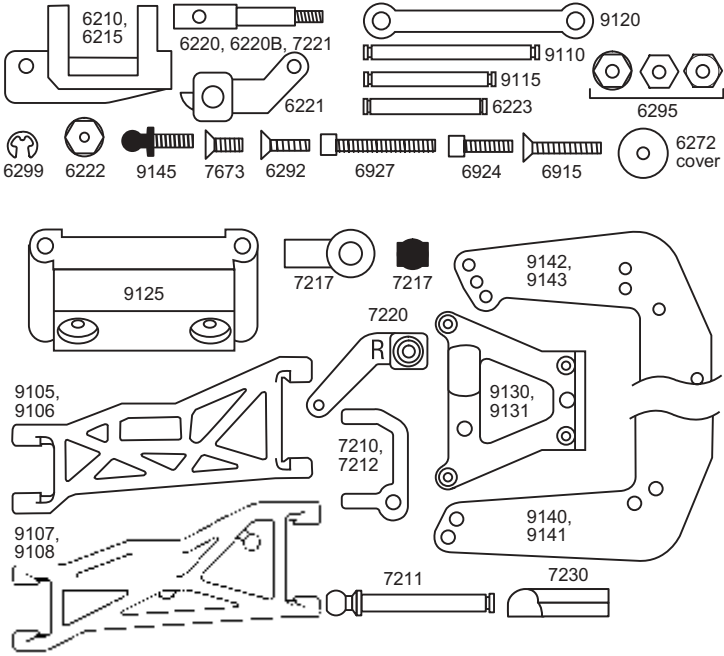

B3 Front Suspension

ALSO: 4187, 6210, 6215, 6223, 6936, 7413

#9104 FRONT ANTI-ROLL BAR KIT

ALSO: 6312, 6569, 7373

B3 Rear Suspension

ALSO: 6906, 6915, 7369, 9269, 9273, 9381

#9254 REAR ANTI-ROLL BAR KIT

SHOCKS

NOT SHOWN: 6440, 6464, 9300, 9310

CHASSIS

Stealth

NOT SHOWN: 6563, 9245, 9253, 9350,

B3 Linkage

ALSO: 6295, 9150, 9162, 9215,

Electrical

NOT SHOWN: 3736, 3740, 4436, 6714, 6725, 6744, 6746, 7527, 8850