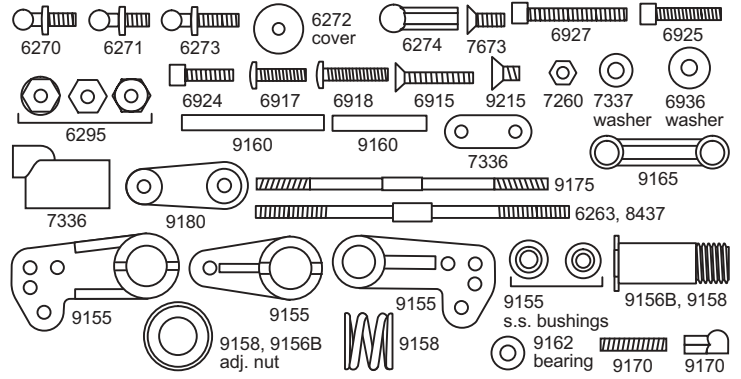

B3 Front Suspension

ALSO: 4187, 6210, 6215, 6223, 6936, 7413

#9104 FRONT ANTI-ROLL BAR KIT

ALSO: 6312, 6569, 7373

B3 Rear Suspension

ALSO: 6906, 6915, 7369, 9269, 9273, 9381

#9254 REAR ANTI-ROLL BAR KIT

SHOCKS

NOT SHOWN: 6440, 6464, 9300, 9310

CHASSIS

Stealth

NOT SHOWN: 6563, 9245, 9253, 9350,

B3 Linkage

ALSO: 6295, 9150, 9162, 9215,

Electrical

NOT SHOWN: 3736, 3740, 4436, 6714, 6725, 6744, 6746, 7527, 8850