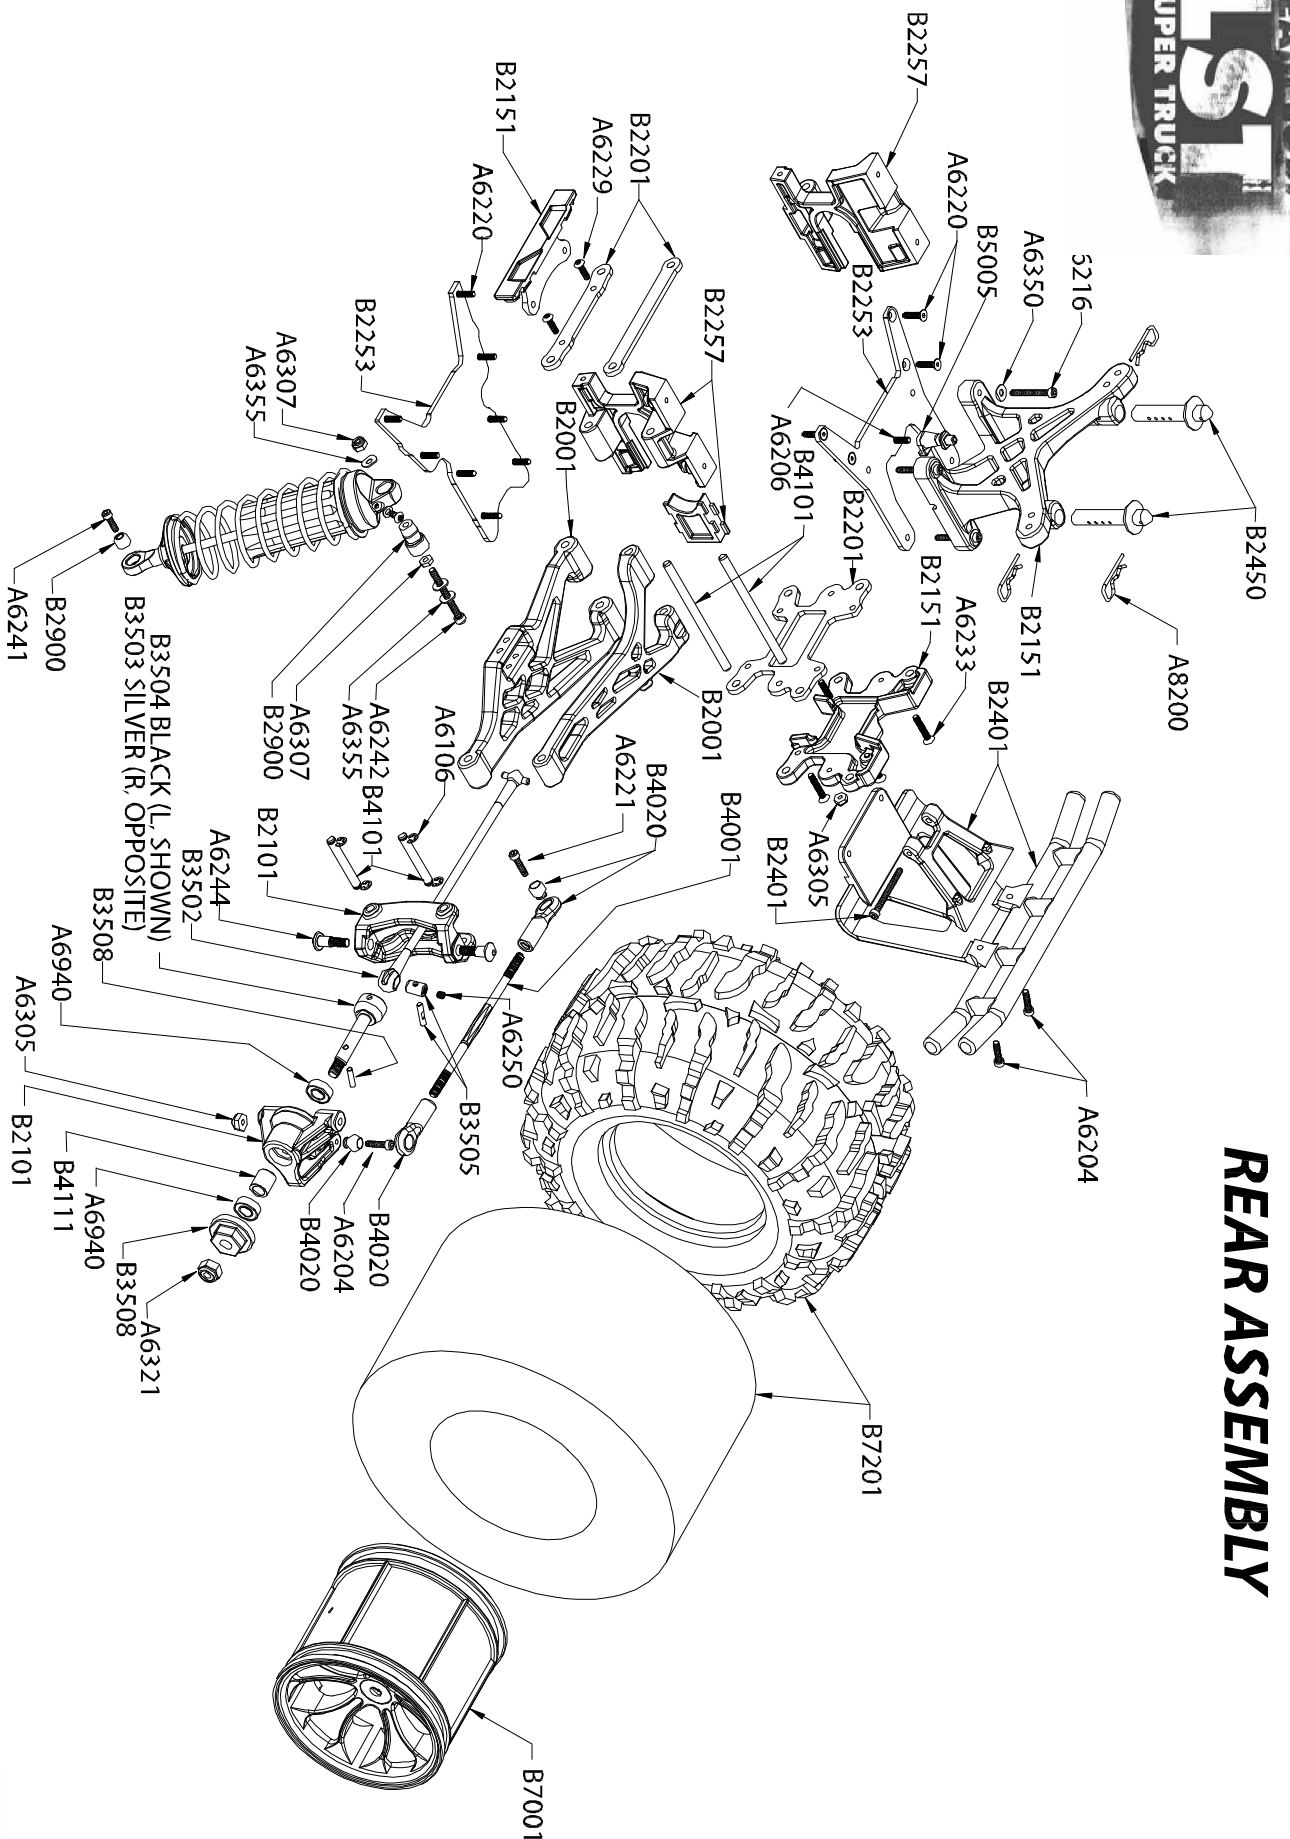

REAR ASSEMBLY

Spin Start

Dynamite Mach .26 EXPLODED