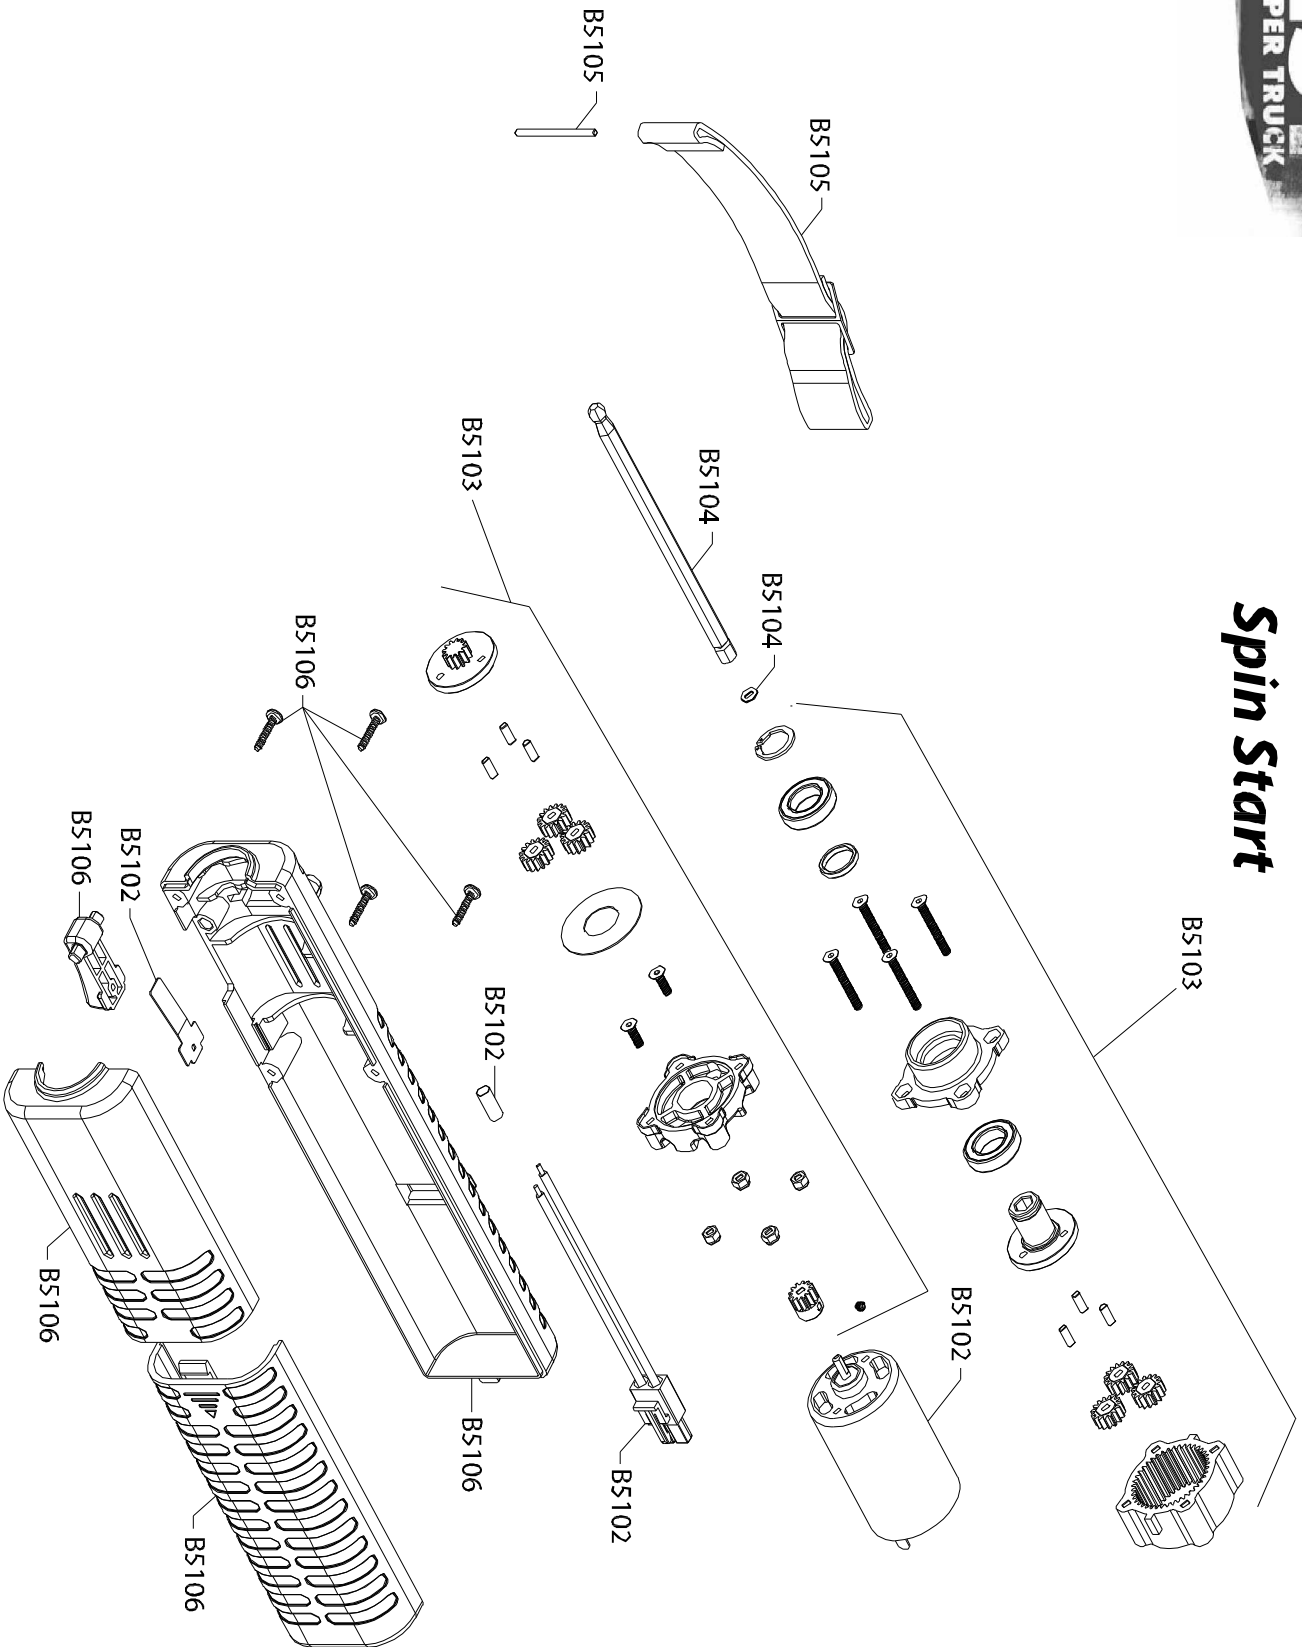

REAR ASSEMBLY

Spin Start

Dynamite Mach .26 EXPLODED