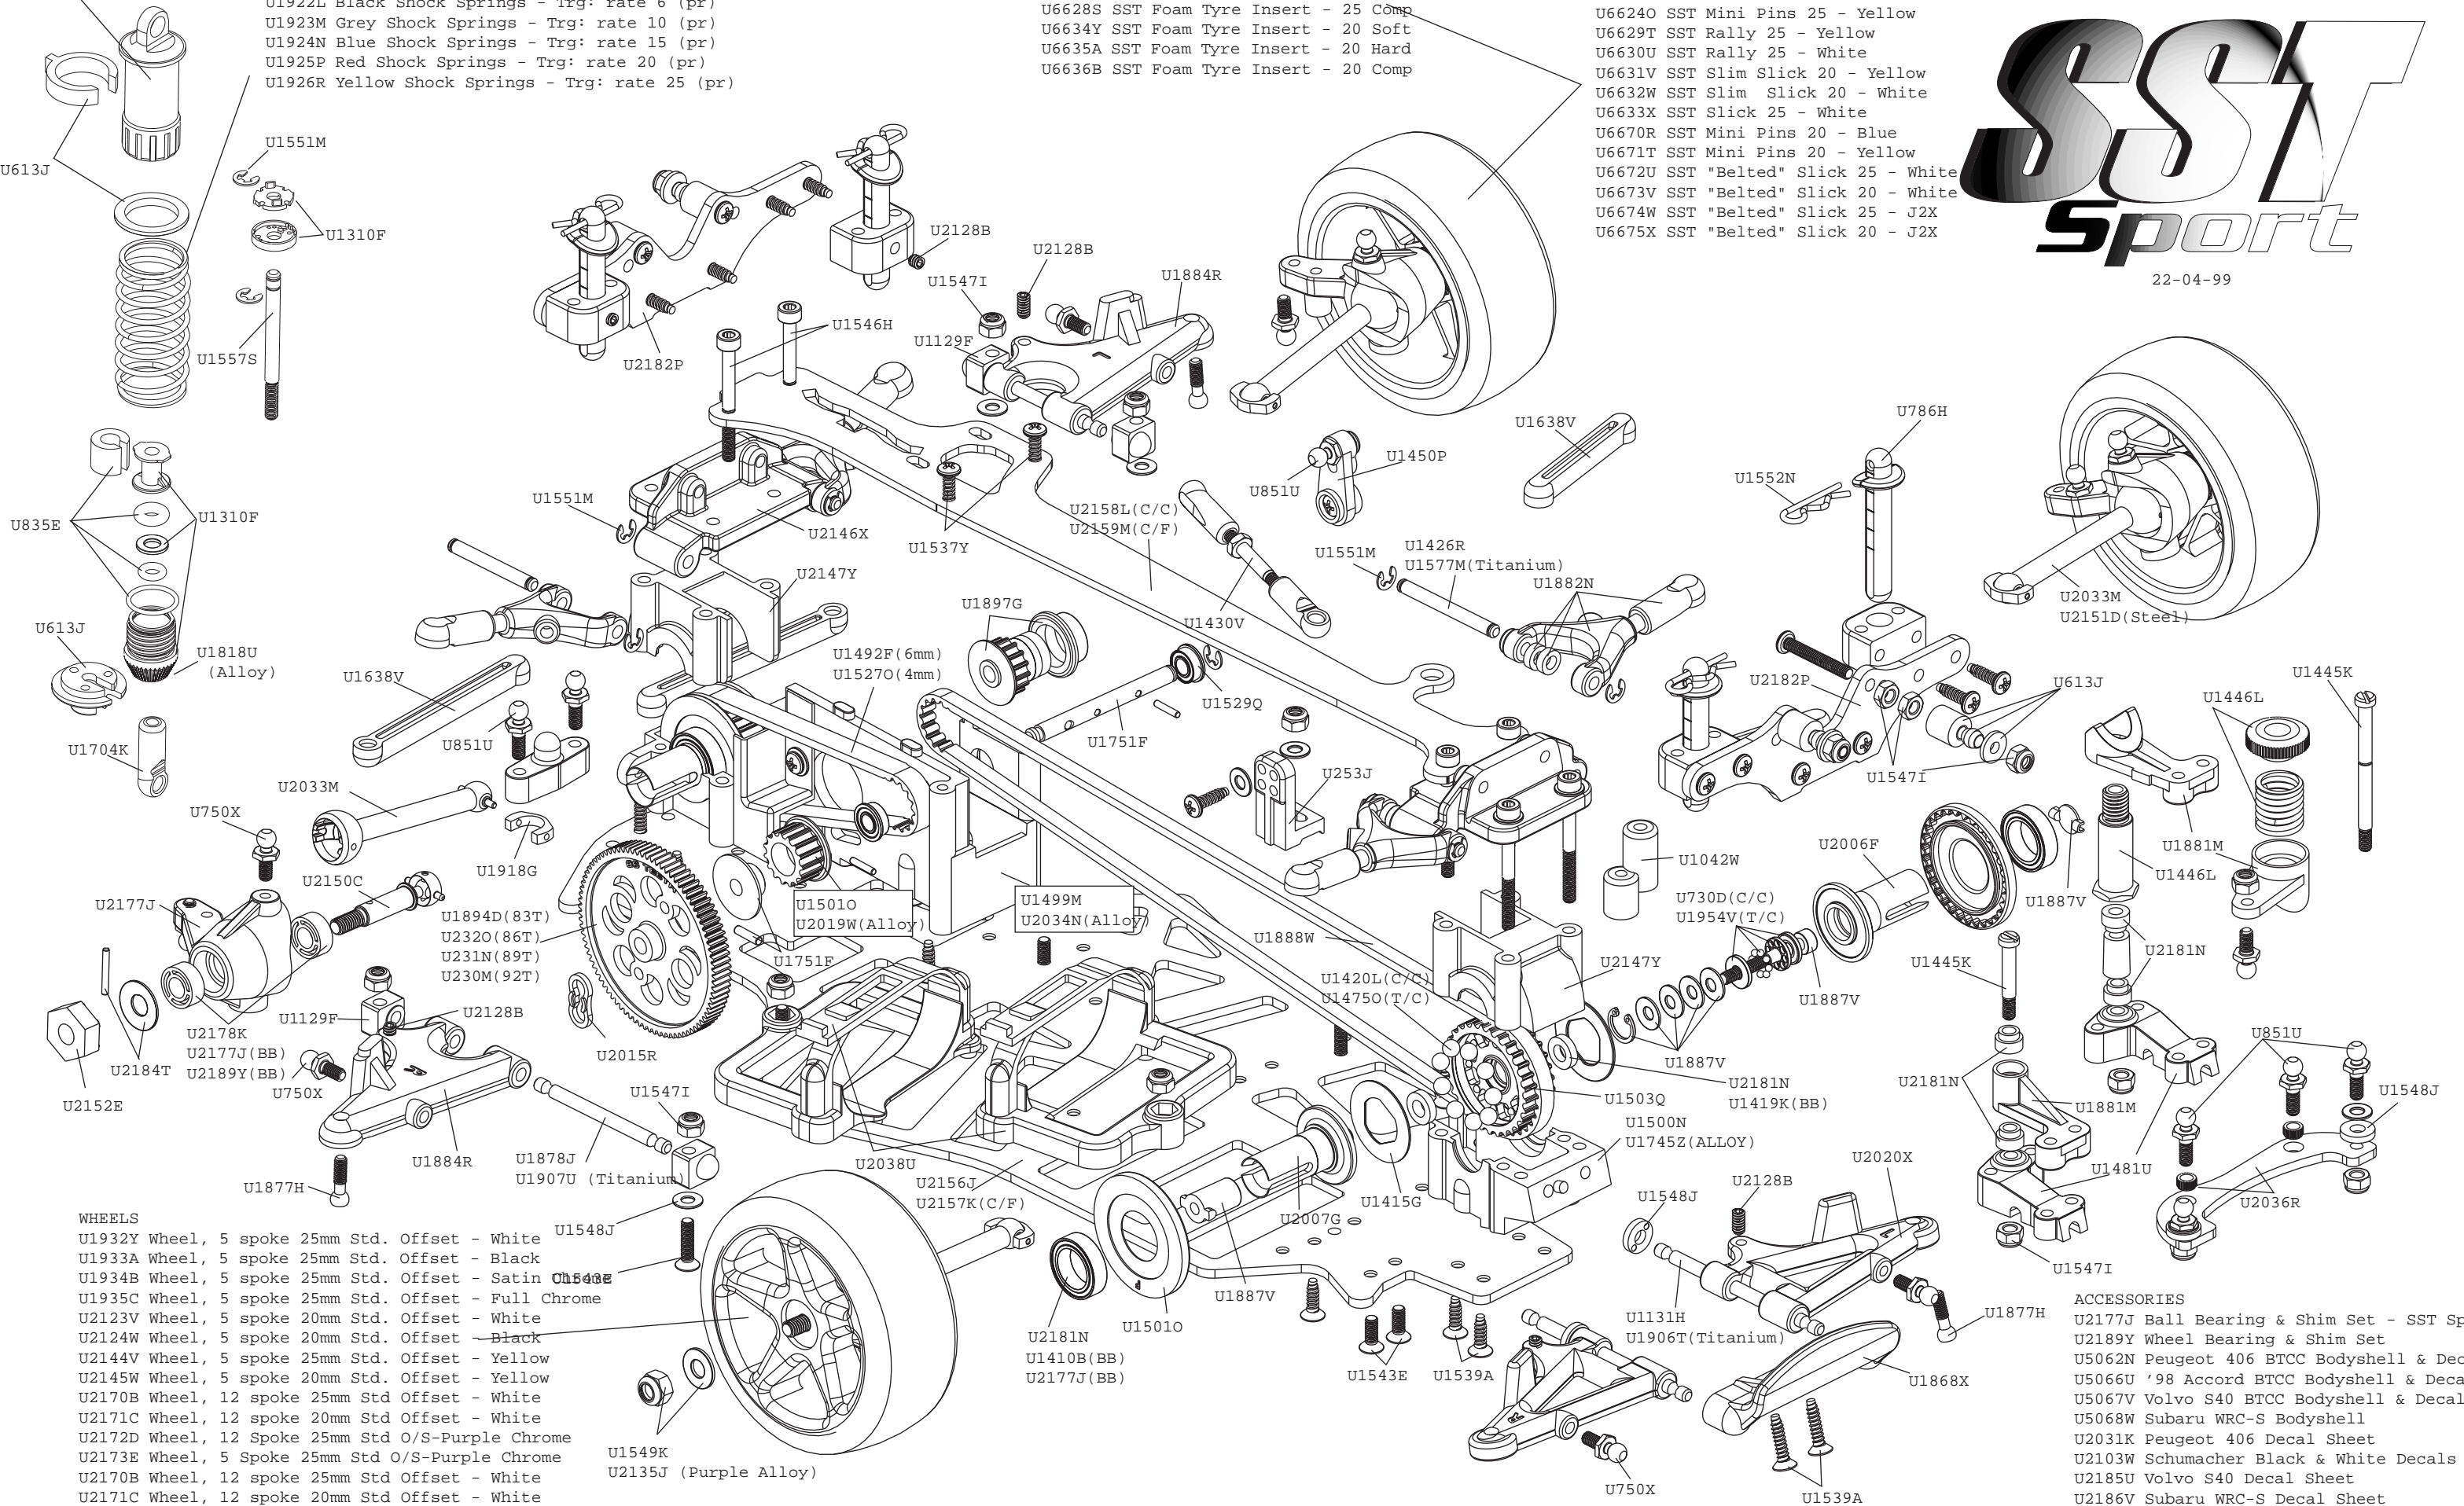

22-04-99

U1558T (Ultra Short)
U1272T (Vari Short)

U1921K Spring Tuning Set - SST Touring (5prs)
U1922L Black Shock Springs - Trg: rate 6 (pr)
U1923M Grey Shock Springs - Trg: rate 10 (pr)
U1924N Blue Shock Springs - Trg: rate 15 (pr)
U1925P Red Shock Springs - Trg: rate 20 (pr)
U1926R Yellow Shock Springs - Trg: rate 25 (pr)

TYRES

U6618I SST Med "Sponges"
U6622M SST Slicks 25 - Yellow
U6623N SST Mini Pins 25 - Blue
U6624O SST Mini Pins 25 - Yellow
U6629T SST Rally 25 - Yellow
U6630U SST Rally 25 - White
U6631V SST Slim Slick 20 - Yellow
U6632W SST Slim Slick 20 - White
U6633X SST Slick 25 - White
U6670R SST Mini Pins 20 - Blue
U6671T SST Mini Pins 20 - Yellow
U6672U SST "Belted" Slick 25 - White
U6673V SST "Belted" Slick 20 - White
U6674W SST "Belted" Slick 25 - J2X
U6675X SST "Belted" Slick 20 - J2X

WHEELS

U1932Y Wheel, 5 spoke 25mm Std. Offset - White
U1933A Wheel, 5 spoke 25mm Std. Offset - Black
U1934B Wheel, 5 spoke 25mm Std. Offset - Satin
U1935C Wheel, 5 spoke 25mm Std. Offset - Full Chrome
U2123V Wheel, 5 spoke 20mm Std. Offset - White
U2124W Wheel, 5 spoke 20mm Std. Offset - Black
U2144V Wheel, 5 spoke 25mm Std. Offset - Yellow
U2145W Wheel, 5 spoke 20mm Std. Offset - Yellow
U2170B Wheel, 12 spoke 25mm Std Offset - White
U2171C Wheel, 12 spoke 20mm Std Offset - White
U2172D Wheel, 12 Spoke 25mm Std O/S-Purple Chrome
U2173E Wheel, 5 Spoke 25mm Std O/S-Purple Chrome
U2170B Wheel, 12 spoke 25mm Std Offset - White
U2171C Wheel, 12 spoke 20mm Std Offset - White

ACCESSORIES

U2177J Ball Bearing & Shim Set - SST Sp
U2189Y Wheel Bearing & Shim Set
U5062N Peugeot 406 BTCC Bodyshell & Deca
U5066U '98 Accord BTCC Bodyshell & Deca
U5067V Volvo S40 BTCC Bodyshell & Decal
U5068W Subaru WRC-S Bodyshell
U2031K Peugeot 406 Decal Sheet
U2103W Schumacher Black & White Decals
U2185U Volvo S40 Decal Sheet
U2186V Subaru WRC-S Decal Sheet
U2183R Instruction Manual SST Sport