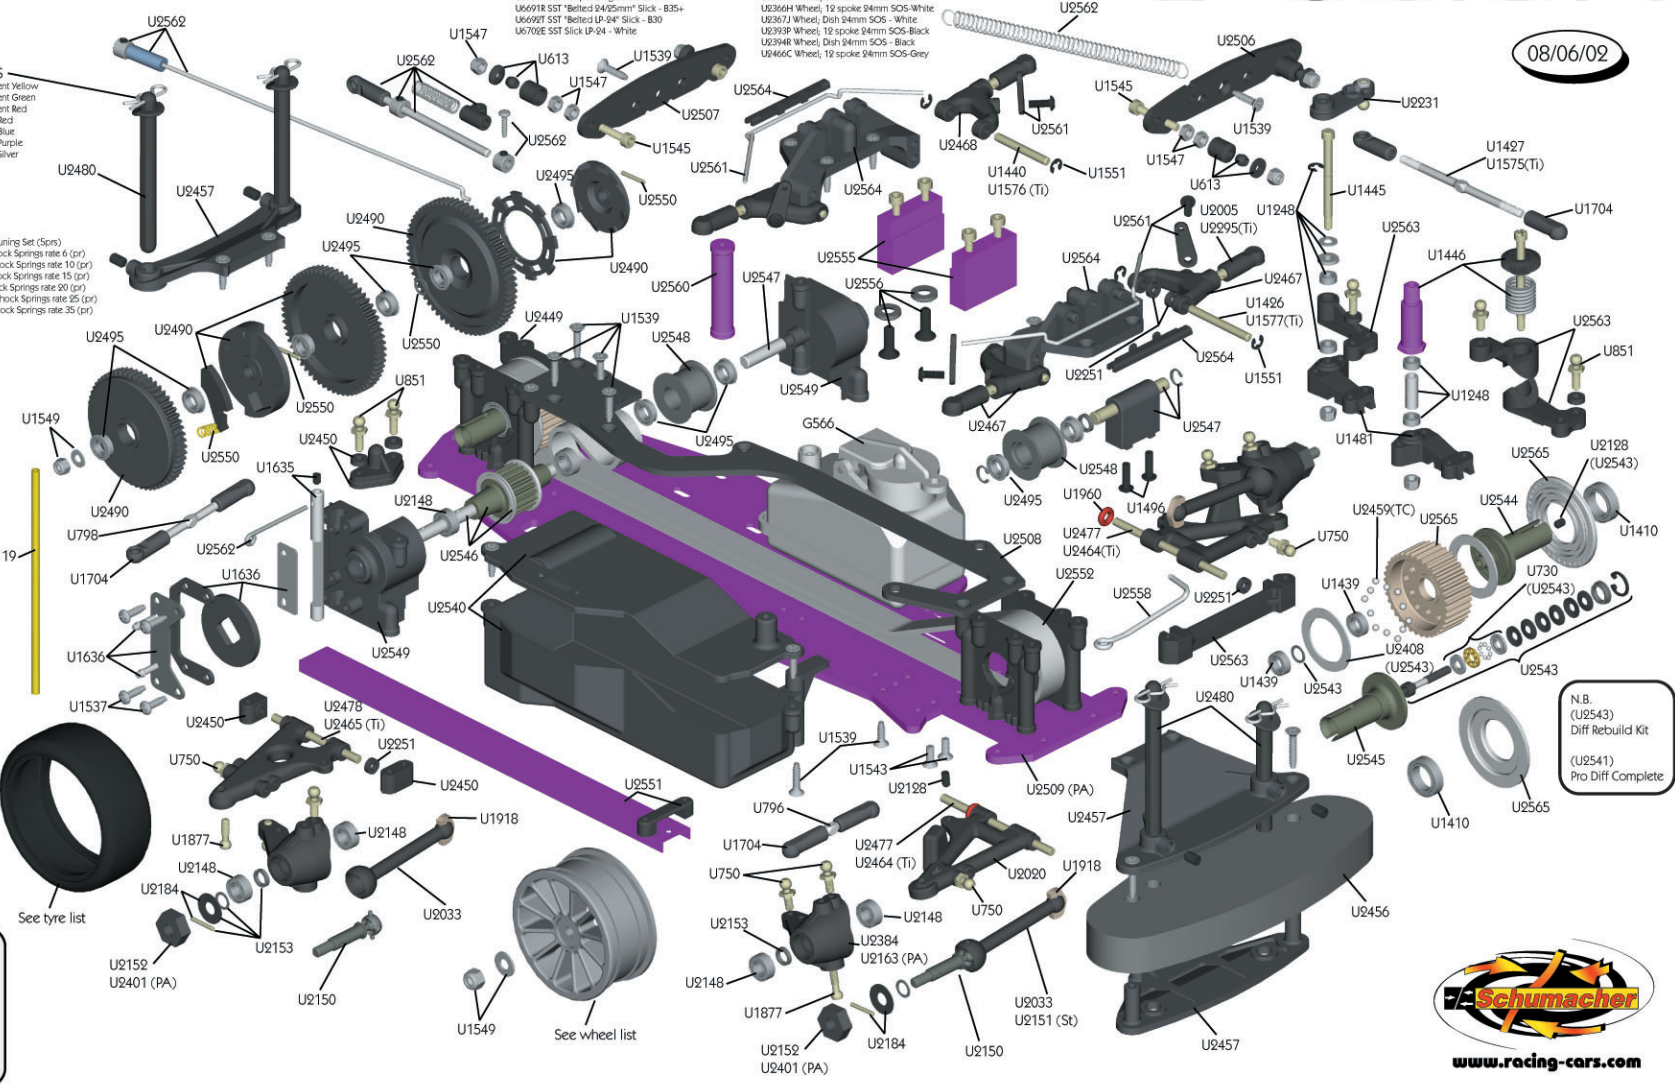

PA = Purple Alloy
A = Alloy
Ti = Titanium
CF = Carbon Fibre
S1 = S1 Carbon Composite
St = Steel
PC = Purple Chrome
TC = Tungsten Carbide