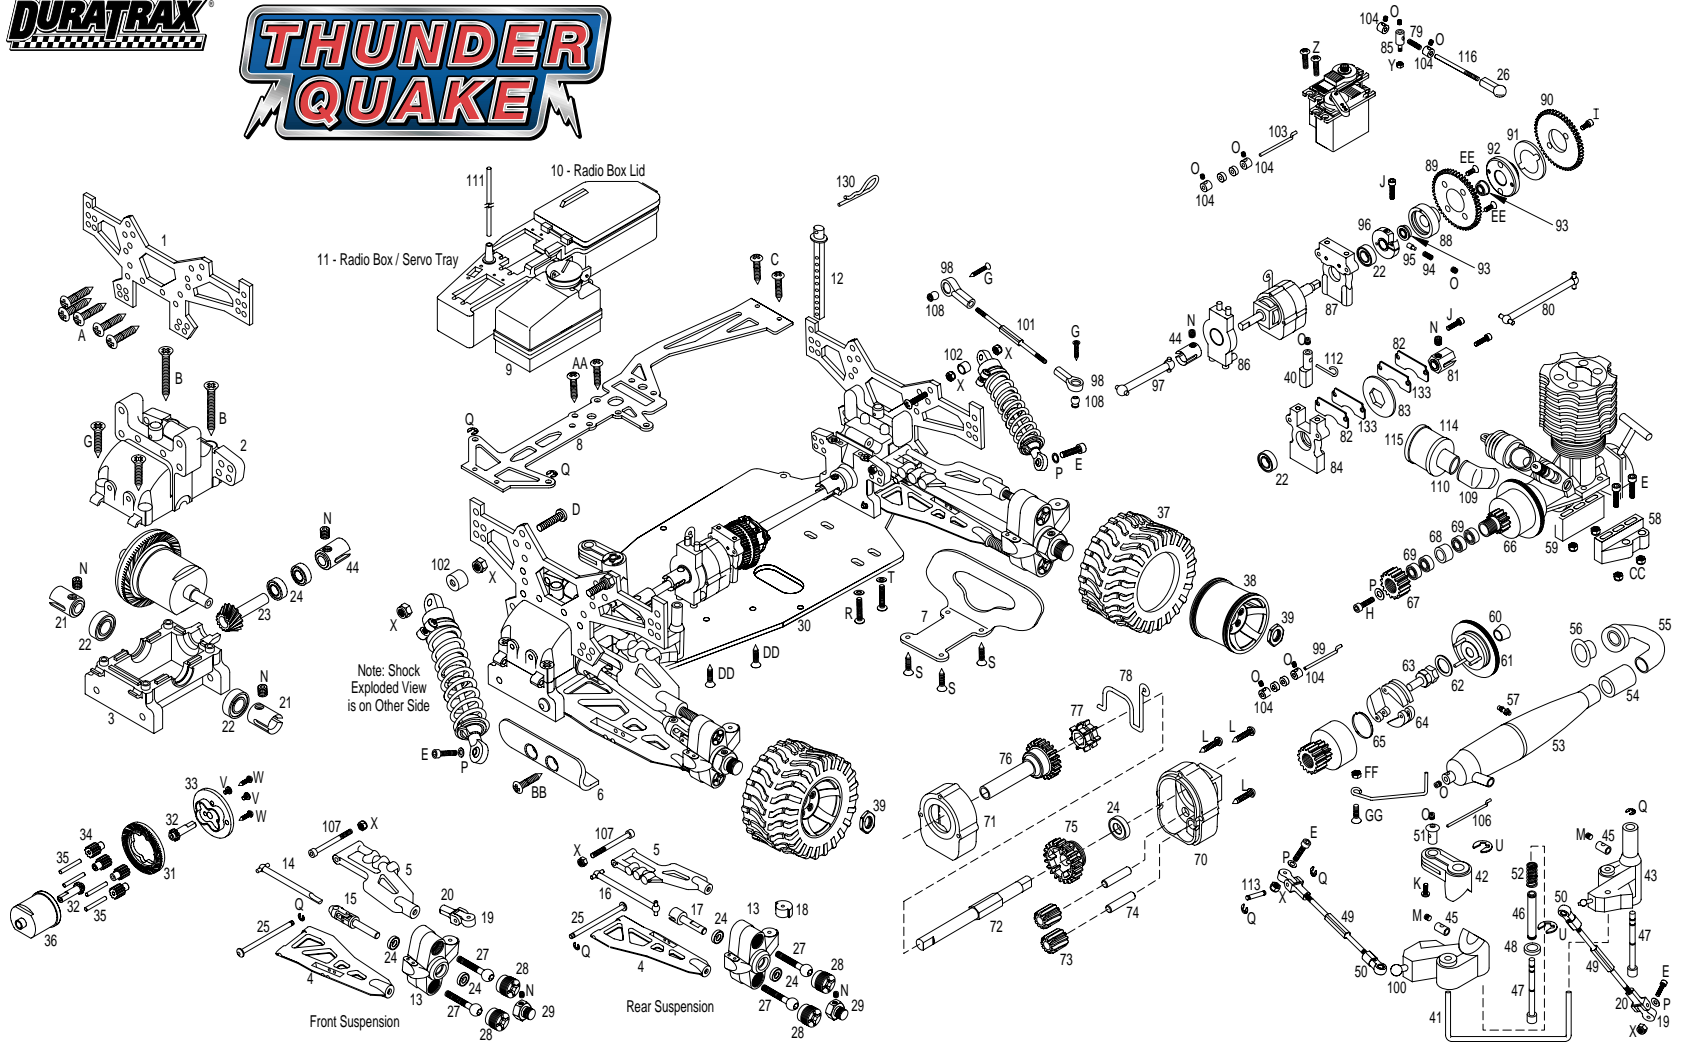

Optional

DTXG0495.....Cover Plate Standard.....Not Shown

SHOCK ASSEMBLY

DTXZ1094 For Kit DTXD74**

v1.0 Copyright © 2001

THUNDER QUAKE

A M4 x 12 S/T Screw
B M4 x 33 F/H S/T Screw
C M3 x 12 S/T Screw
D M4 x 22 Machine Screw
E M3 x 20 Cap Screw