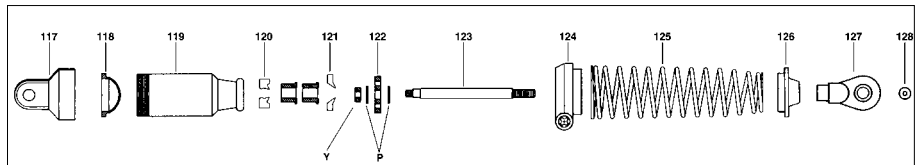

SHOCK ASSEMBLY

DTXZ1094 For Kit DTXD74**

v1.0 Copyright © 2001