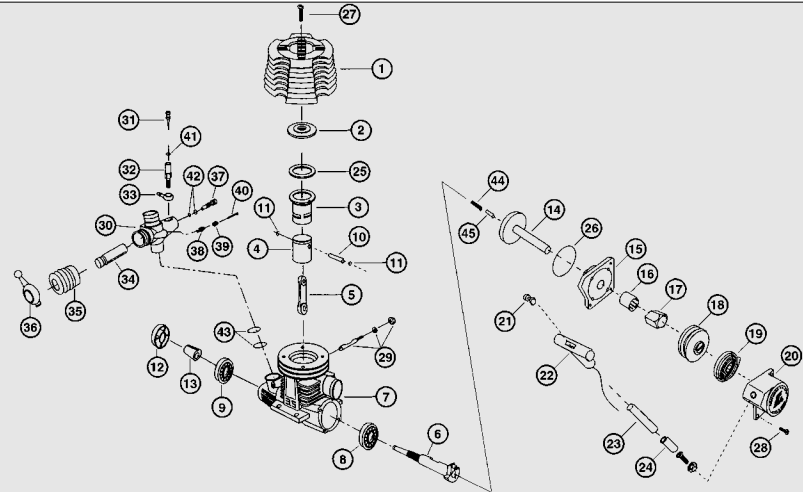

Optional Parts

DTXC7154	Clutch Shoes Racing (3)	
DTXC7170	Clutch Spring Racing (3)	
DTXC7473	Rear Universal Dogbone Axle	x1pc
DTXC6486	Body (Unpainted)	x1pc
DTXC9731	Titanium Shock Shaft (2)	

To order replacement parts or to send your model in for repairs covered under warranty, you should send your model to DuraTrax's authorized U.S. repair facility:

E-Mail: hobbyservices@hobbico.com

ST indicates Stress-Tech™ part

TORQ .21 EXPLODED VIEW & PARTS LIST

Replacement Parts

Stock #	Description	Quantity	Stock #	Description	Quantity
DTXG0355	Front Bearing	9 x1pc	DTXG0601	Head Screws	27 x4pcs
DTXG0365	Rear Bearing	8 x1pc	DTXG0606	Idle Needle	37 x1pc
DTXG0405	Carburetor Dust Cover	35 x1pc	DTXG0607	O-Ring for Idle Needle	42 x2pcs
DTXG0410	Carburetor Body	30 x1pc	DTXG0617	Needle Socket	32 x1pc
DTXG0445	Carburetor Complete	x1pc	DTXG0625	Needle Valve	31 x1pc
DTXG0460	Carburetor Retainer with Nut	29 x1pc	DTXG0630	Needle O-Ring	41 x1pc
DTXG0467	Carburetor O-Ring	43 x1pc	DTXG0635	One Way Bearing	16, 17 x1pc
DTXG0475	Connecting Rod	5 x1pc	DTXG0645	Piston Pin	10 x1pc
DTXG0493	Cover Plate Recoil	15 x1pc	DTXG0650	Piston Pin Retainer	11 x2pcs
DTXG0505	Cover Plate Gasket	26 x1pc	DTXG0755	Recoil Starter Set	18, 19, 20, 21, 22, 23, 24 x1pc
DTXG0511	Cover Plate Screws	28 x4pcs	DTXG0758	Slide Valve	34 x1pc
DTXG0525	Crankcase	7 x1pc	DTXG0770	Start Shaft	14 x1pc
DTXG0531	Crankshaft for Recoil	6 x1pc	DTXG0775	Start Shaft Pin	45 x1pc
DTXG0552	Cylinder/Piston Assembly	3, 4 x1pc	DTXG0780	Start Shaft Spring	44 x1pc
DTXG0557	Fuel Inlet Nozzle	33 x1pc	DTXG0805	Throttle Arm	36 x1pc
DTXG0565	Drive Washer	12 x1pc	DTXG0815	Throttle Stop Screw	38, 39, 40 x1pc
DTXG0566	Drive Washer Collet	13 x1pc			
DTXG0570	Head Button	2 x1pc			
DTXG0585	Heatsink Head Black	1 x1pc			
DTXG0595	Heatsink Head Gasket	25 x1pc			

Optional

DTXG0495.....Cover Plate Standard.....Not Shown