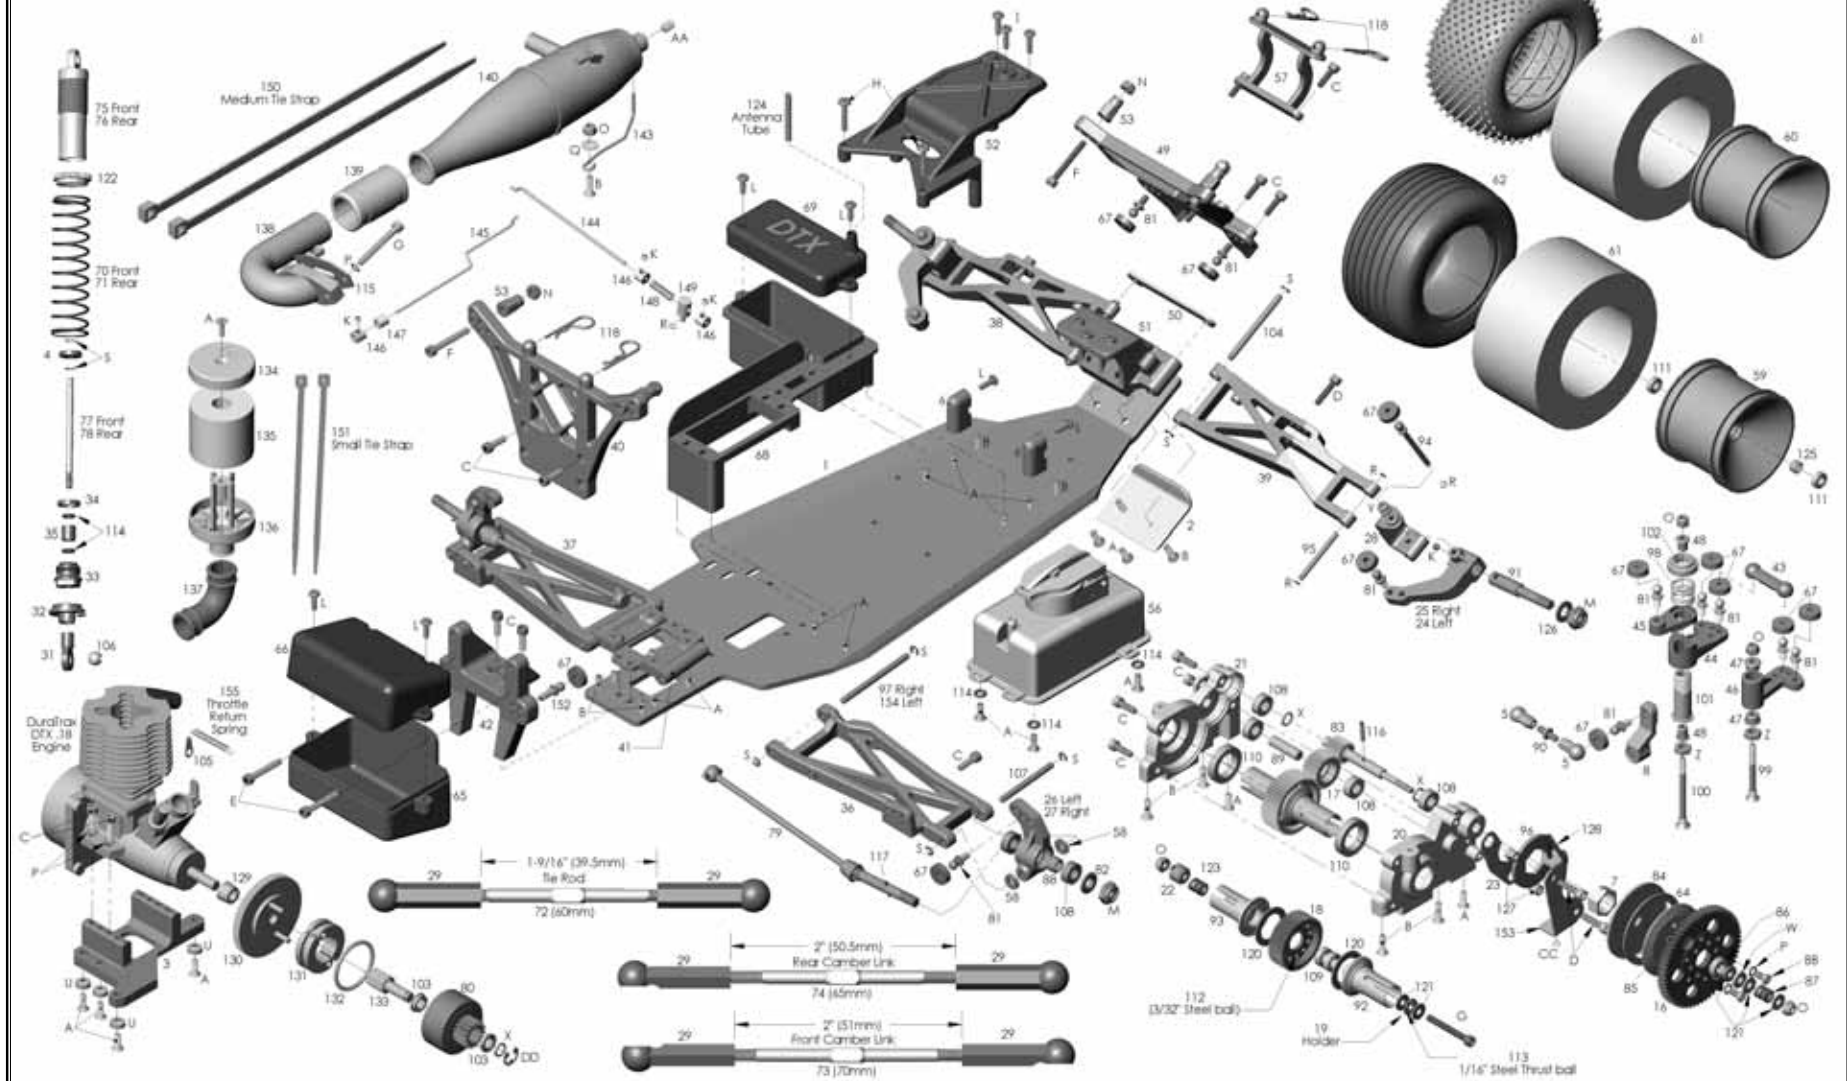

Tool Sets (Metric & Standard)
DTXR0140 DTXR0375 DTXR0380

TX NiCad Conversion Kit
(For use with DuraTrax & Futaba Systems)
DTXP4010

Field Bag
DTXP2010, DTXP2000

NITRO EVADER ST