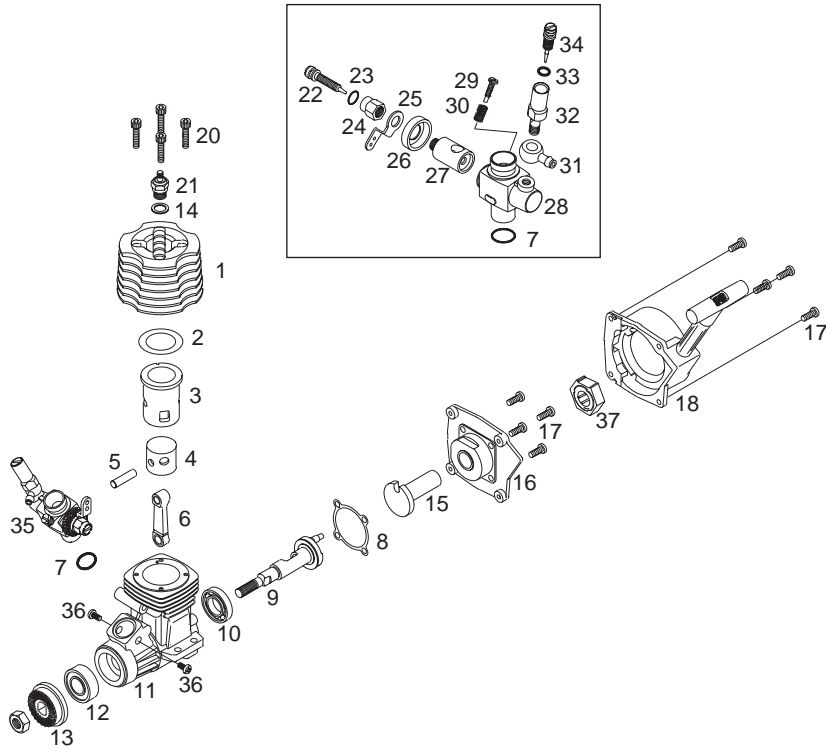

ST indicates Stress-Tech™ part

Hardware

Stock #	Description	Quantity	Stock #	Description	Quantity
DTXC6442	Body Clips	118 x10	DTXC8647	3x8mm S/T Screws	L x10
DTXC7630	2mm E-Clip	R x10	DTXC8648	3x10mm S/T Screws	I x10
DTXC7631	2.5mm E-Clip	S x10	DTXC8650	3x6mm Screws	BB x10
DTXC8236	3/16" Locknuts	M x10	DTXC8660	3x3mm Set Screws	K x10
DTXC8237	4-40 Locknuts	N x10	DTXC8676	3x15mm F/H S/T Screws	H x10
DTXC8240	3mm Locknuts	O x10	DTXC9387	Spring Pin 2.5x12mm	117 x10
DTXC8635	4-40x3/8" Cap Screws	C x10	DTXC9763	3mm Washer	Q x10
DTXC8636	4-40x1/2" Cap Screws	D x10	DTXC9764	3mm Spring Washer	P x10
DTXC8638	4-40x7/8" Cap Screws	F x10	DTXQ0273	3mm Flat Head Screw Set	A x5, B x5
DTXC8644	3x25mm Cap Screw	G x10			

Field Bag
DTXP2010, DTXP2000

DuraTrax .18

Stock #	Description	Includes
DTXG0353	Bearing Front	12 x1pc
DTXG0363	Bearing Rear	10 x1pc
DTXG0381	Carb Barrel (Rotor)	27 x1pc
DTXG0403	Carb Dust Cover	26 x1pc
DTXG0409	Carb Body	28 x1pc
DTXG0430	Carb Gasket (O-Ring)	7 x1pc
DTXG0443	Carb Complete	35 x1pc
DTXG0455	Carb Retainer Screws	36 x2pcs
DTXG0473	Connecting Rod	6 x1pc
DTXG0498	Coverplate w/Gasket	8,16 x1pc
DTXG0503	Coverplate Gasket	8 x1pc
DTXG0513	Coverplate Screws	17 x4pcs
DTXG0524	Crankcase	11 x1pc
DTXG0536	Crankshaft	9 x1pc
DTXG0537	One-Way Bearing	37 x1pc
DTXG0549	Cylinder/Piston Set	3,4 x1pc
DTXG0558	Fuel Inlet	31 x1pc

Stock #	Description	Includes
DTXG0563	Drive Washer	13 x1pc
DTXG0584	Heatsink Head w/Gasket	1,2 x1pc
DTXG0593	Head Gasket	2 x1pc
DTXG0599	Head Screws (4)	20 x4pcs
DTXG0597	Idle Needle w/O-Ring	22,23 x1pc
DTXG0608	Idle Needle O-Ring	23 x1pc
DTXG0616	Needle Socket	32 x1pc
DTXG0623	Needle Valve w/O-Ring	33,34 x1pc
DTXG0624	Needle Valve Assembly	31,32,33,34 x1pc
DTXG0631	Needle Valve O-Ring	33 x1pc
DTXG0643	Piston Pin	5 x1pc
DTXG0753	Recoil Starter Assembly	18 x1pc
DTXG0763	Start Shaft	15 x1pc
DTXG0804	Throttle Arm	25 x1pc
DTXG0808	Throttle Arm Nut	24 x1pc
DTXG0813	Throttle Stop Screw Assy	29,30 x1pc
DTXG3001	Silver Sport Glow Plug	14,21 x1pc