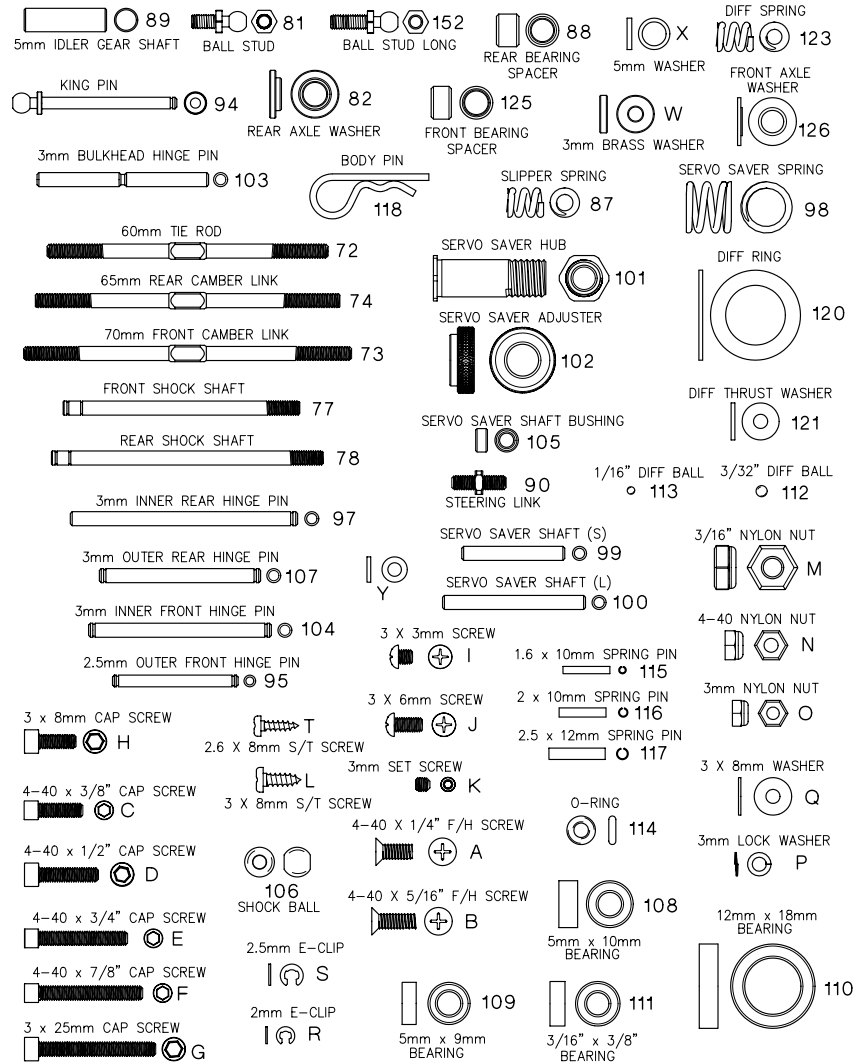

# Hardware Chart

(ACTUAL SIZE)

*This parts list shows the key number, part description and parts bag stock number for ordering. If there are multiple stock numbers listed, that particular part is available in several places. Refer to the replacement parts bag list for the contents of each parts bag.*

#	Item Description	Available in Stock #
A	4-40x1/4" Flat Head Screw.....	DTXC8265, DTXC8630
B	4-40x5/16" Flat Head Screw.....	DTXC8631, DTXC6845
C	4-40x3/8" Cap Screw.....	DTXC8635, DTXC6451
D	4-40x1/2" Cap Screw.....	DTXC8636
E	4-40x3/4" Cap Screw.....	DTXC8637
F	4-40x7/8" Cap Screw.....	DTXC8638
G	M3x25 Cap Screw.....	DTXC8644, DTXC7386
H	M3x8 Cap Screw.....	DTXC8640
I	M3x3 Cap Screw.....	DTXC8645, DTXC7870
J	M3x6mm Screw.....	DTXC8650, DTXC9403
K	M3x3mm Set Screw.....	DTXC8660, DTXC8350
L	M3x8mm Self-Tapping Screw.....	DTXC9460
M	3/16" Nylon Insert Locknut.....	DTXC8236
N	4-40 Nylon Insert Locknut.....	DTXC8237
O	3mm Nylon Nut.....	DTXC8240, DTXC7386
P	M3 Spring Washer.....	DTXC9764
Q	3x8x0.5 Washer.....	DTXC9763
R	M2 E-Ring.....	DTXC7630
S	M2.5 E-Ring.....	DTXC7631
W	3mm Brass Washer.....	DTXC9305
X	5mm Washer.....	DTXC9665