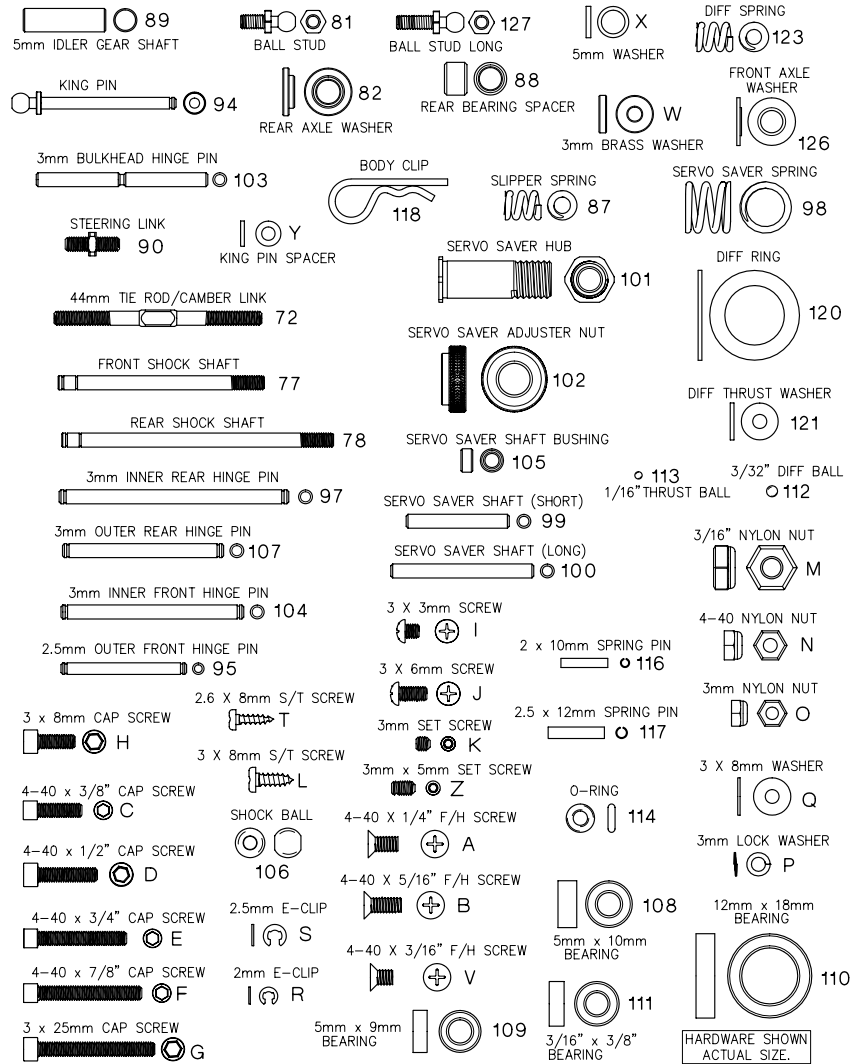

Hardware Chart

This parts list shows the key number, part description and parts bag stock number for ordering. If there are multiple stock numbers listed, that particular part is available in several places. Refer to the replacement parts bag list for the contents of each parts bag.

Hardware

A	4-40x1/4" F/H Machine Screw	DTXC8630, DTXC8266
B	4-40x5/16" F/H Machine Screw	DTXC8631, DTXC8645, DTXC9460
C	4-40x3/8" Cap Screw	DTXC8635
D	4-40x1/2" Cap Screw	DTXC8636
E	4-40x3/4" Cap Screw	DTXC8637
F	4-40x7/8" Cap Screw	DTXC8638
G	3x25mm Cap Screw	DTXC8644, DTXC7386
H	3x8mm Cap Screw	DTXC8640
I	3x3mm Screw	DTXC8645, DTXC7870
J	3x6mm Screw	DTXC8650, DTXC9403
K	3x3mm Set Screw	DTXC8660, DTXC8346
L	3x8mm S/T Screw	DTXCQ0223
M	3/16" Nylon Nut	DTXC8236
N	4-40 Nylon Nut	DTXC8237
O	3mm Nylon Nut	DTXC8240, DTXC7386
P	M3 Spring Washer	DTXC9584
Q	3x8x0.5mm Washer	DTXC9763
R	2mm E-Clip	DTXC7630
S	2.5mm E-Clip	DTXC7631
T	2.6x8mm S/T Screw	DTXCQ0221
V	4-40x3/16" F/H Screw	DTXC8629
W	3mm Brass Washer	DTXC9305
X	5mm Brass Washer	DTXC9665
Y	King Pin Spacer	DTXC8199
Z	3x5mm Set Screw	DTXC9771